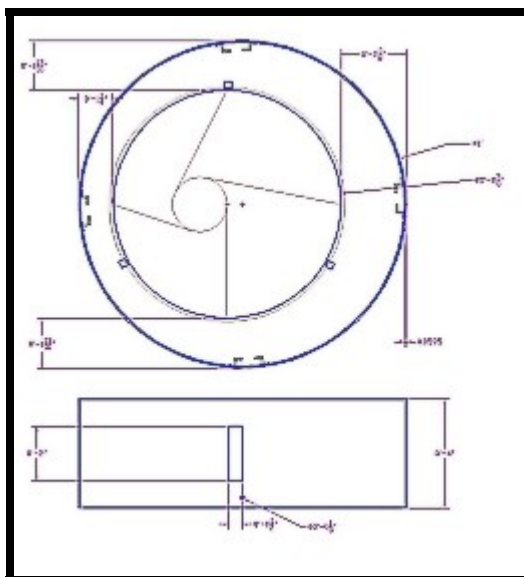

The Quanta Lighting Accents series are decorative lighting fixtures designed to enliven retail stores, restaurants, hotels, and homes. Quanta sconce design breaks away from traditional lamp design symmetry, by setting the glass elements off the center line, making the lamps speak to the space outside its own geometry. This idea comes from modern physics, where Quantum Mechanics explains how nuclear symmetries are broken down by the existence of new particles, and a new balance is achieved. They are made of handmade steel cases with glass openings.

Price per Unit:		$299
Custom Colors:	Add	$99
Outdoor Unit:	Add	$49

Technical Specifications

Dimensions		Electrical Requirements	
Outer Diameter:	12 inches	Voltage:	120V - 250V
Inner Opening:	8 3/8 inches	Max. Watts:	60W
Depth:	4 inches	Suggested Light Bulb:	5000K 22W Compact fluorescent

Technical Drawing

Contact KL Glass Studios, 35 West 82nd Street #3C. New York, New York 10024,
Phone: **917.270.6757**, email: klubell@atelierdevitraux.com