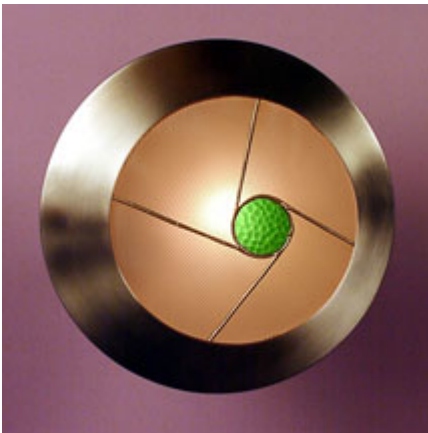

Orbit

Burst

Tao

Bohr

Fresnel Zone

Copenhagen

Wavicle

Spiral

Solar

The Quanta Lighting Accents series are decorative lighting fixtures designed to enliven retail stores, restaurants, hotels, and homes. Quanta sconce design breaks away from traditional lamp design symmetry, by setting the glass elements off the center line, making the lamps speak to the space outside its own geometry. This idea comes from modern physics, where Quantum Mechanics explains how nuclear symmetries are broken down by the existence of new particles, and a new balance is achieved. They are made of handmade steel cases with glass openings.

Price per Unit:		\$299
Custom Colors:	Add	\$99
Outdoor Unit:	Add	\$49

Technical Specifications

Dimensions		Electrical Requirements	
Outer Diameter:	12 inches	Voltage:	120V - 250V
Inner Opening:	8 3/8 inches	Max. Watts:	60W
Depth:	4 inches	Suggested Light Bulb:	5000K 22W Compact fluorescent