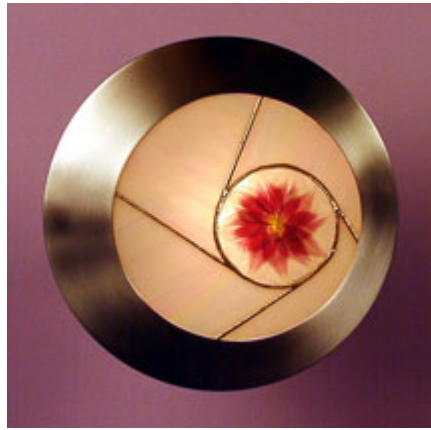

Orbit

Burst

Tao

Bohr

Fresnel Zone

Copenhagen

Wavicle

Spiral

Solar

The Quanta Lighting Accents series are decorative lighting fixtures designed to enliven retail stores, restaurants, hotels, and homes. Quanta sconce design breaks away from traditional lamp design symmetry, by setting the glass elements off the center line, making the lamps speak to the space outside its own geometry. This idea comes from modern physics, where Quantum Mechanics explains how nuclear symmetries are broken down by the existence of new particles, and a new balance is achieved. They are made of handmade steel cases with glass openings.

Price per Unit:		\$299
Custom Colors:	Add	\$99
Outdoor Unit:	Add	\$49

Technical Specifications

Dimensions		Electrical Requirements	
Outer Diameter:	12 inches	Voltage:	120V - 250V
Inner Opening:	8 3/8 inches	Max. Watts:	60W
Depth:	4 inches	Suggested Light Bulb:	5000K 22W Compact fluorescent